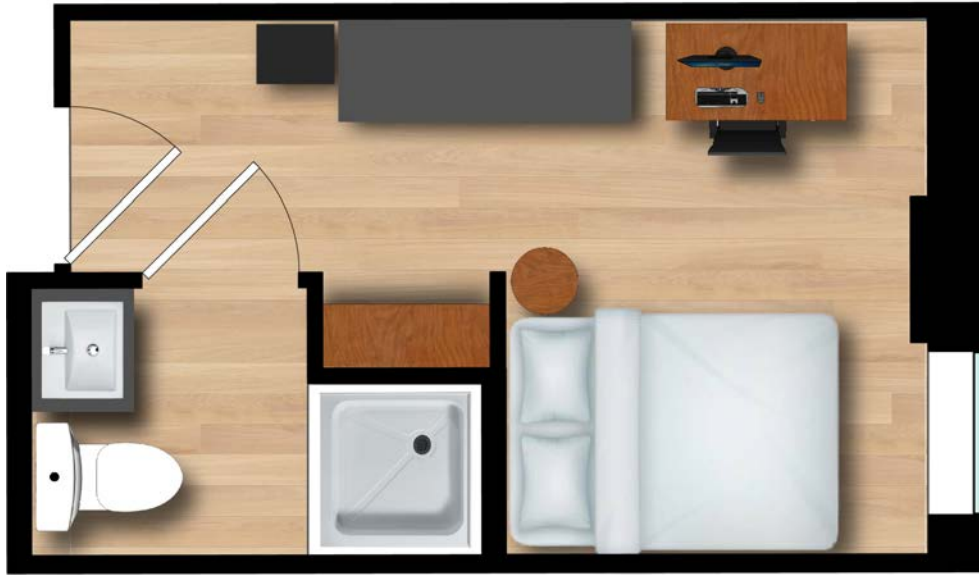

## Greenlake Studio, Cascade Studio

Studio / 1 Bath

**Unit #:** 103, 121, 221, 304, 325, 404, 425

## Lower Studio, Cascade Studio, Greenlake Studio

### Studio / 1 Bath

**Unit #:** 104, 105, 106, 117, 118, 119, 120, 203, 204, 217, 218, 219, 220, 305, 306, 307, 308, 321, 322, 323, 324, 405, 406, 407, 408, 421, 422, 423, 424, 505, 506, 507, 508, 521, 522, 523, 524