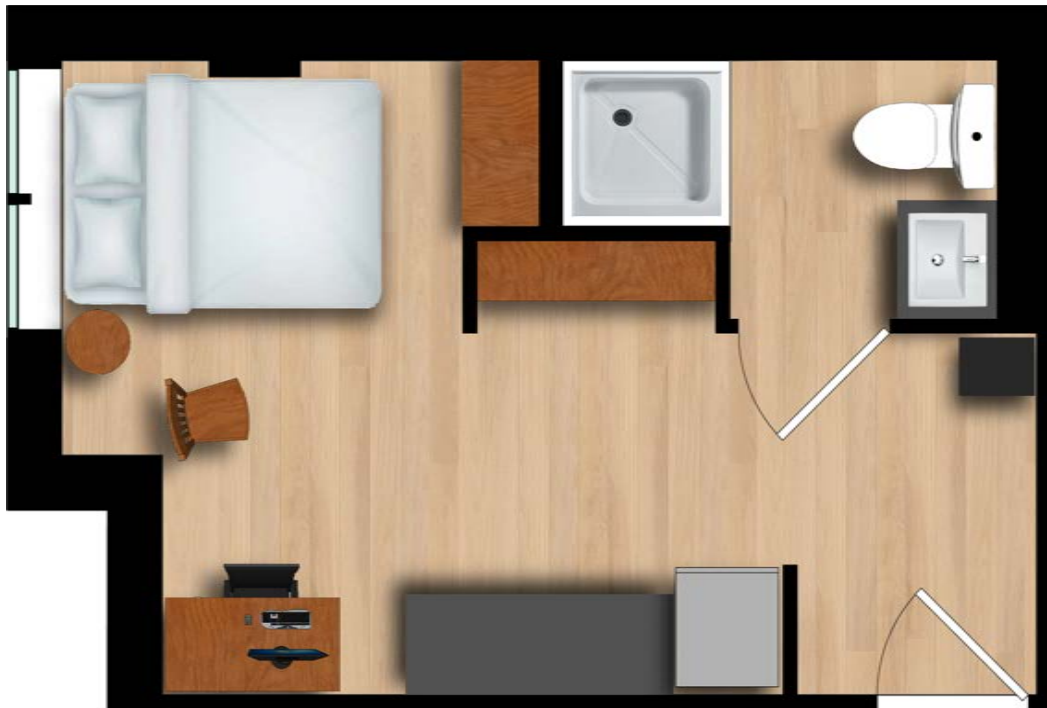

### Studio / 1 Bath

**Unit #:** 104, 105, 106, 117, 118, 119, 120, 203, 204, 217, 218, 219, 220, 305, 306, 307, 308, 321, 322, 323, 324, 405, 406, 407, 408, 421, 422, 423, 424, 505, 506, 507, 508, 521, 522, 523, 524

## Lower Studio, Cascade Studio, Greenlake Studio

Studio / 1 Bath

**Unit #:** 107, 116, 205, 216, 309, 320, 409, 420, 509, 520

## Lower Studio

Studio / 1 Bath

**Unit #:** 108, 115