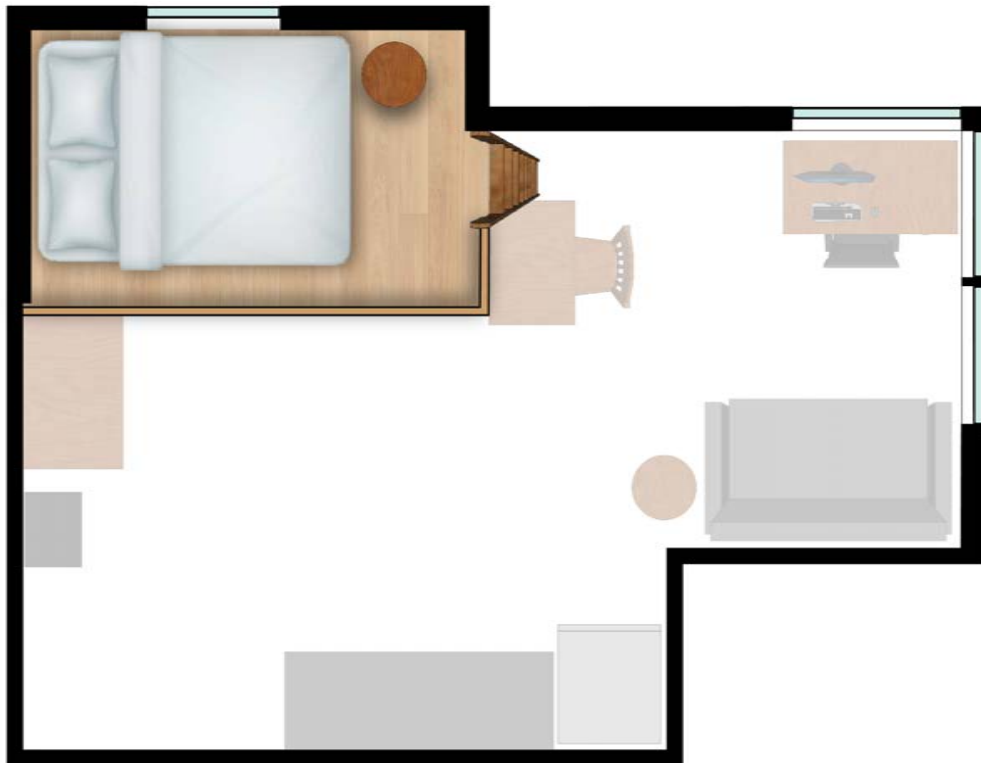

Lower Level

Upper Level

Cascade Loft

Studio / 1 Bath

Unit #: 605, 606, 607, 618, 619, 620, 705, 706, 707, 718, 719, 720

Lower Level

Upper Level

Cascade Loft, Greelake Loft

Studio / 1 Bath

Unit #: 608, 617, 708, 717

Lower Level

Cascade Loft, Garden Loft

Studio / 1 Bath

Unit #: 609, 616, 709, 716

Upper Level

Lower Level

Upper Level

Cascade Loft, Greelake Loft

Studio / 1 Bath

Unit #: 604, 621

Lower Level

Upper Level

Cascade Loft, Greelake Loft

Studio / 1 Bath