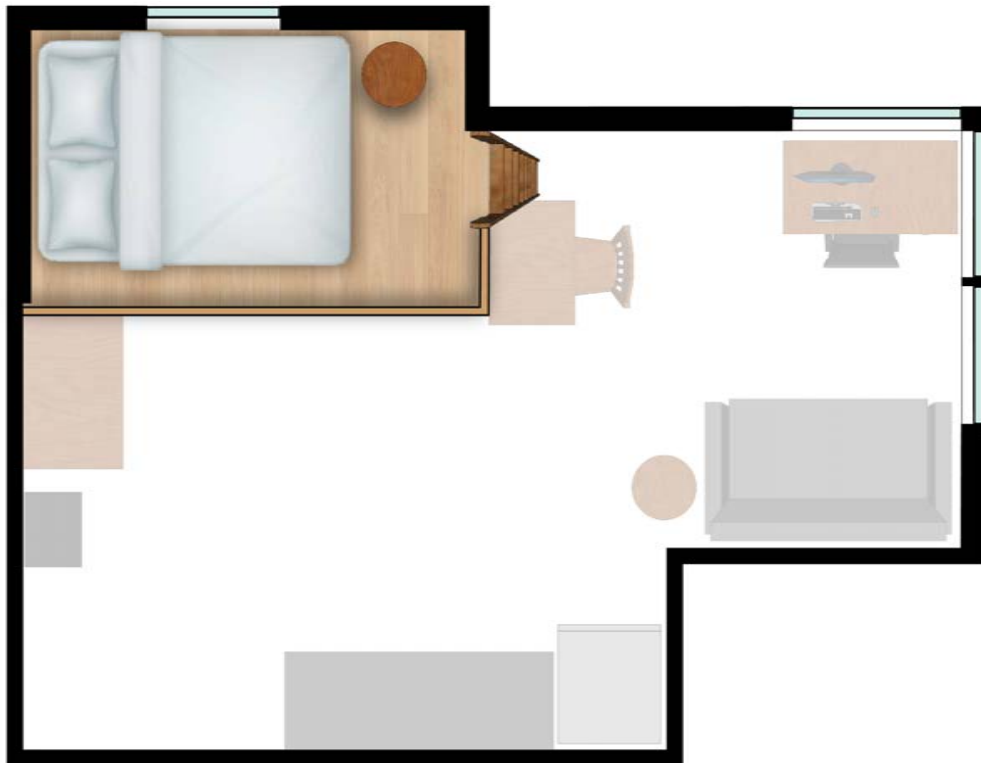

Lower Level

Upper Level

Cascade Loft, Greelake Loft

Studio / 1 Bath

Unit #: 608, 617, 708, 717

Lower Level

Upper Level

Cascade Loft, Greelake Loft

Studio / 1 Bath

Unit #: 604, 621

Lower Level

Upper Level

Cascade Loft, Greelake Loft

Studio / 1 Bath

Unit #: 704, 721